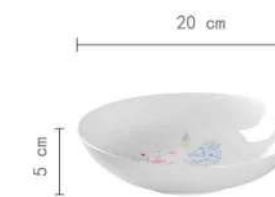

ZD001-10.5BD-P350
10.5" Dinner Plate

ZD001-8BD-P350
8" Dessert Plate

ZD020-8BD-1-P350
8" Soup Bowl

ZD003-14BD-P350
14" Fish Plate

ZO020-9BD-2-P350
230 Bowl

ZH004-45BD-P350
Tea Cup & Saucer

ZD001-10.5BD-P349
10.5" Dinner Plate