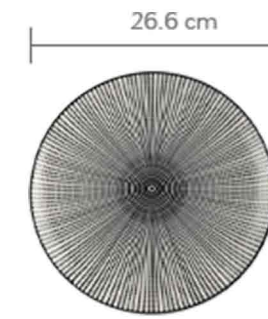

SOME STAMPING CERAMIC WILL ALSO BE MATCHED WITH EMBOSSED CRAFTSMANSHIP TO MAKE THE ENTIRE TABLEWARE LOOK LIKE ARTWORKS.

DD001-10.5BJ-1-D005
26.6cm Plate

DD001-8BJ-D005
20cm Plate

DD002-8BJ-D005
20.5cm Bowl