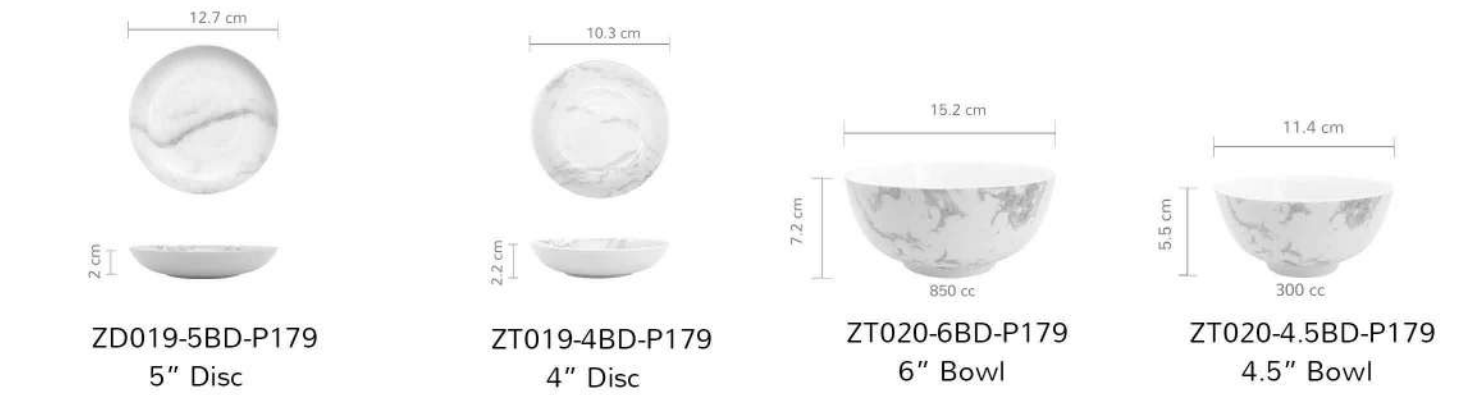

NEW BONE CHINA IS A
KIND OF HIGH QUALITY PORCELAIN.

GRAY MARBLE

MARBLE DESIGN USED NATURE ELEMENTS.

THE TEXTURE OF THE MARBLE
IS NATURAL AND SMOOTH.

WARM TOUCH, BRIGHT AND NATURAL BEAUTY.

IT IS DURABLE AND WILL NOT
BE OUT OF DATE AFTER
SEVERAL DECADES.