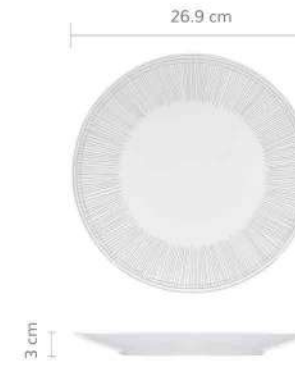

ZD001-10.5BD-P522
10.5" Dinner Plate

ZD001-8BD-P522
8" Dessert Plate

ZT001-8BD-P522
8" Soup Plate

ZD020-8BD-1-P522
8" Soup Bowl

ZD002-6.25BD-P522
6.25" Bowl

ZT020-6BD-P522
6" Bowl

ZT020-5BD-1-P522
5" Bowl

ZT020-4.5BD-P522
4.5" Bowl

THE HAND-PAINTED LINES OF DIFFERENT THICKNESS AND MINIMALIST DESIGN STYLE ARE SUITABLE FOR YOU WHO ARE FASHIONABLE AND SIMPLE.

ZD001-10.5BD-P523
10.5" Dinner Plate

ZD001-8BD-P523
8" Dessert Plate

ZT001-8BD-P523
8" Soup Plate