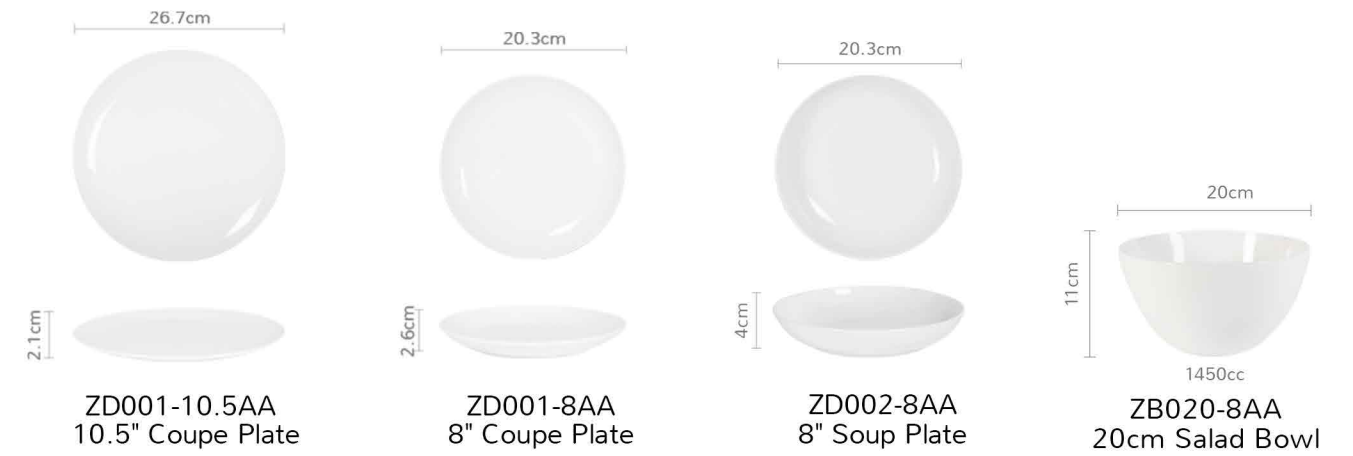

JADE

OUR BONE CHINA CONTAINS 45%
HIGH-QUALITY BEEF BONE POWDER.

IT IS THE TOP-CLASS MATERIAL
IN THE CERAMIC TYPE.

JADE SERIES IS THE MOST CLASSIC COLLECTION,
WHICH IS SUITABLE FOR
DIFFERENT MARKETS.

IT IS THE BEST CHOICE FOR HOME OR HOTEL.