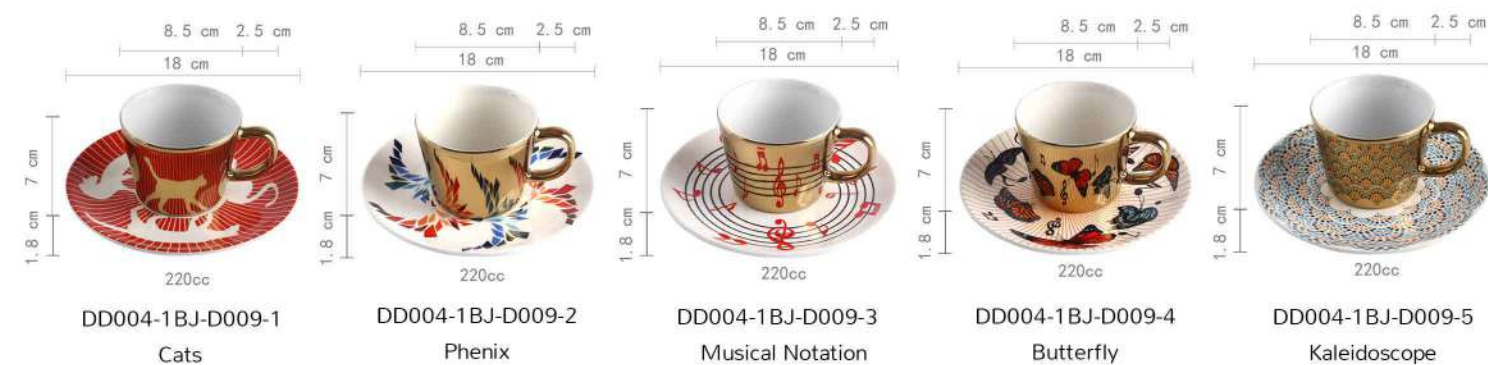

REFLECTION

NEW BONE CHINA IS A KIND OF HIGH QUALITY PORCELAIN.

THE PORCELAIN IS HIGH-END AND BRIGHT, AND THE GLAZED REFLECTION IS MORE BRILLIANT DELICATE GLAZE,

THE GOLDEN MIRROR, ROUND AND SMOOTH, UNIQUE DESIGN, FULL OF LIGHT LUXURY.