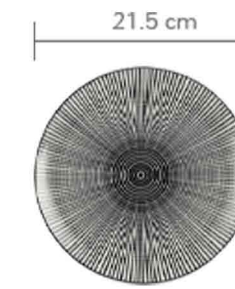

SOME STAMPING CERAMIC WILL ALSO BE MATCHED WITH EMBOSSED CRAFTSMANSHIP TO MAKE THE ENTIRE TABLEWARE LOOK LIKE ARTWORKS.

DD001-10.5BJ-1-D005
26.6cm Plate

DD001-8BJ-D005
20cm Plate

DD002-8BJ-D005
20.5cm Bowl