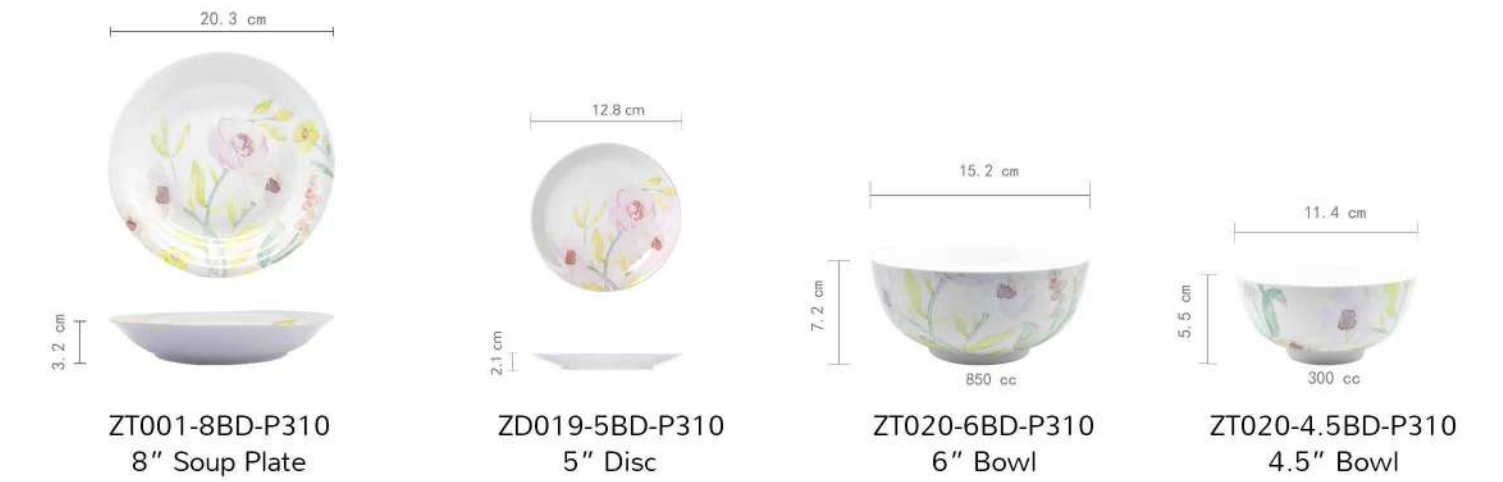

WATERCOLOR GARDEN

NEW BONE CHINA IS A KIND OF HIGH QUALITY PORCELAIN.

HAND-PAINTED FLOWER DESIGN HAS ALWAYS BEEN OUR SPECIALTY.

EVERY PICTURE IS DRAWN BY THE PAINTER.

WE USED A SPECIAL TECHNIQUE TO PRESENT THESE DRAWINGS TO DECAL PAPER.