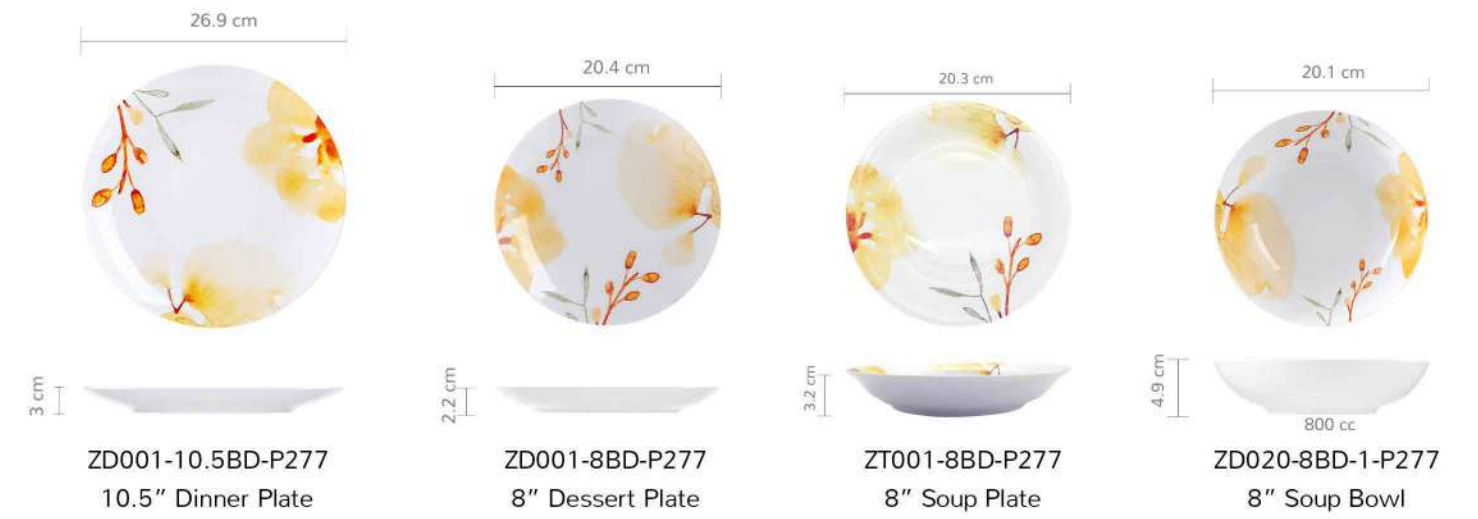

LATE AUTUMN

NEW BONE CHINA IS A KIND OF HIGH QUALITY PORCELAIN.

DREAM FOUR SEASONS DESIGN IDEA CAME FROM THE FOUR SEASONS GARDEN IN THE DREAM.

ABSTRACT FOUR SEASONS FLOWERS AND COLORS ARE USED TO PRESENT THE FOUR SEASONS ATMOSPHERE OF THE GARDEN.

MADE BY HAND-PAINT DECAL.