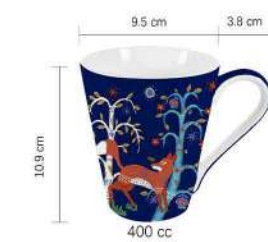

ZA001-10.5BD-P572
10.5" Dinner Plate

ZA001-8BD-P572
8" Dessert Plate

ZT001-8BD-P572
8" Soup Plate

ZT020-5BD-1-P572
5" Dish

ZT020-6BD-P572
6" Bowl

ZT020-4.5BD-P572
4.5" Bowl

ZI005-23BD-P572
Mug

ZI005-27BD-P572
Mug