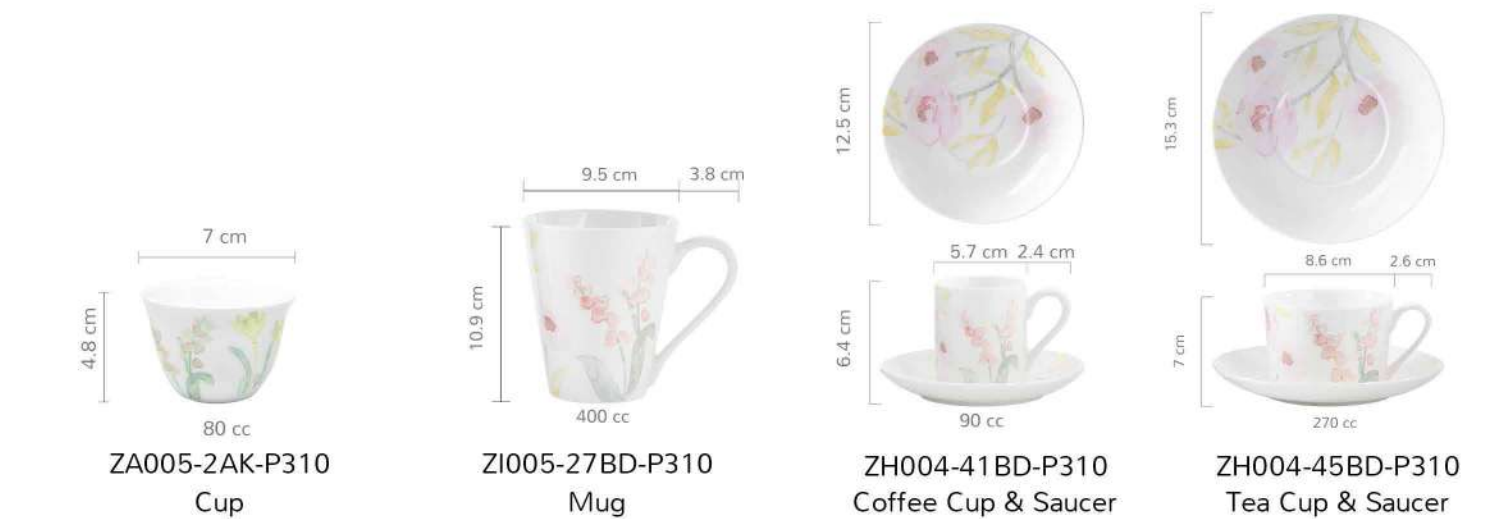

WATERCOLOR GARDEN

NEW BONE CHINA IS A KIND OF HIGH QUALITY PORCELAIN.

HAND-PAINTED FLOWER DESIGN HAS ALWAYS BEEN OUR SPECIALTY.

EVERY PICTURE IS DRAWN BY THE PAINTER.

WE USED A SPECIAL TECHNIQUE TO PRESENT THESE DRAWINGS TO DECAL PAPER.