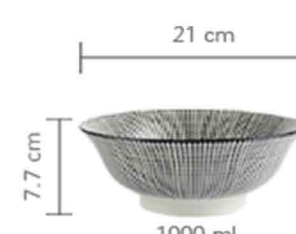

DD020-4.5BJ-D005
4.5" Bowl

DD001-10.5BJ-1-D004
26.6cm Plate

DD001-8BJ-D004
20cm Plate

DD002-8BJ-D004
20.5cm Bowl

DD020-4.5BJ-D004
4.5" Bowl

DD001-10.5BJ-1-D003
26.6cm Plate

DD001-8BJ-D003
20cm Plate

DD002-8BJ-D003
20.5cm Bowl

DD020-4.5BJ-D003
4.5" Bowl

DD005-2BJ-D005
Mug

DD005-2BJ-D004
Mug

DD005-2BJ-D003
Mug

DD020-8BJ-D005
8" Bowl

PARTYSU

SOME STAMPING CERAMIC WILL ALSO BE MATCHED WITH EMBOSSED CRAFTSMANSHIP TO MAKE THE ENTIRE TABLEWARE LOOK LIKE ARTWORKS.