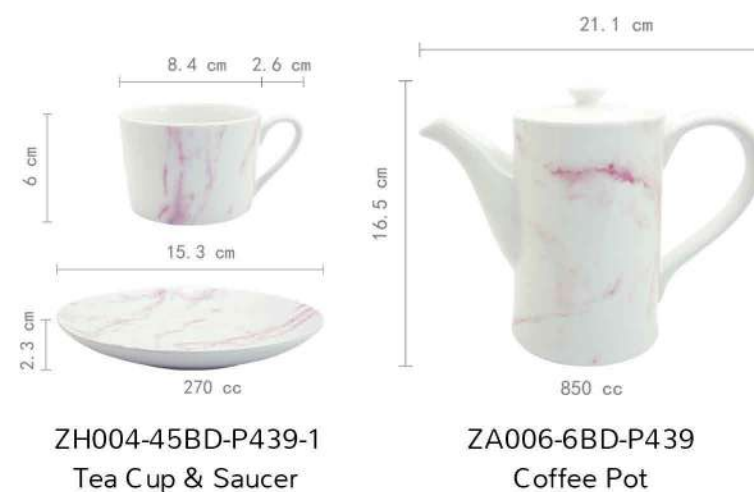

PINK MARBLE

NEW BONE CHINA IS A KIND OF HIGH QUALITY PORCELAIN.

MARBLE DESIGN USED NATURE ELEMENTS.

THE TEXTURE OF THE MARBLE IS NATURAL AND SMOOTH.

WARM TOUCH, BRIGHT AND NATURAL BEAUTY.

IT IS DURABLE AND WILL NOT BE OUT OF DATE AFTER SEVERAL DECADES.