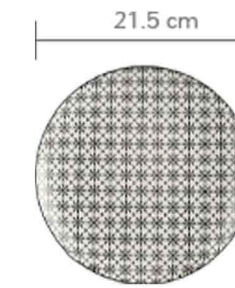

SOME STAMPING CERAMIC WILL ALSO BE MATCHED WITH EMBOSSED CRAFTSMANSHIP TO MAKE THE ENTIRE TABLEWARE LOOK LIKE ARTWORKS.

DD001-10.5BJ-1-D005
26.6cm Plate

DD001-8BJ-D005
20cm Plate

DD002-8BJ-D005
20.5cm Bowl

DD020-4.5BJ-D005
4.5" Bowl

DD001-10.5BJ-1-D004
26.6cm Plate

DD001-8BJ-D004
20cm Plate

DD002-8BJ-D004
20.5cm Bowl

DD020-4.5BJ-D004
4.5" Bowl

DD001-10.5BJ-1-D003
26.6cm Plate

DD001-8BJ-D003
20cm Plate

DD002-8BJ-D003
20.5cm Bowl