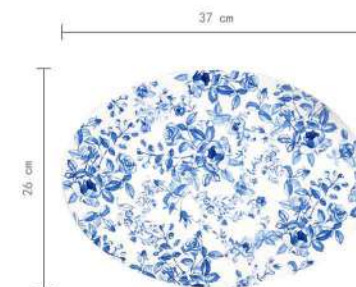

ELEGANT BLUE AND WHITE

DO NOT BREAK FASHIONABLE RURAL STYLE

ZD001-10.5BD-P422
10.5" Dinner Plate

ZD001-8BD-P422
8" Dessert Plate

ZT001-8BD-P422-1
8" Soup Plate

ZD002-6.25BD-P422
6.25" Bowl

ZD003-14BD-P422
14" Fish Plate