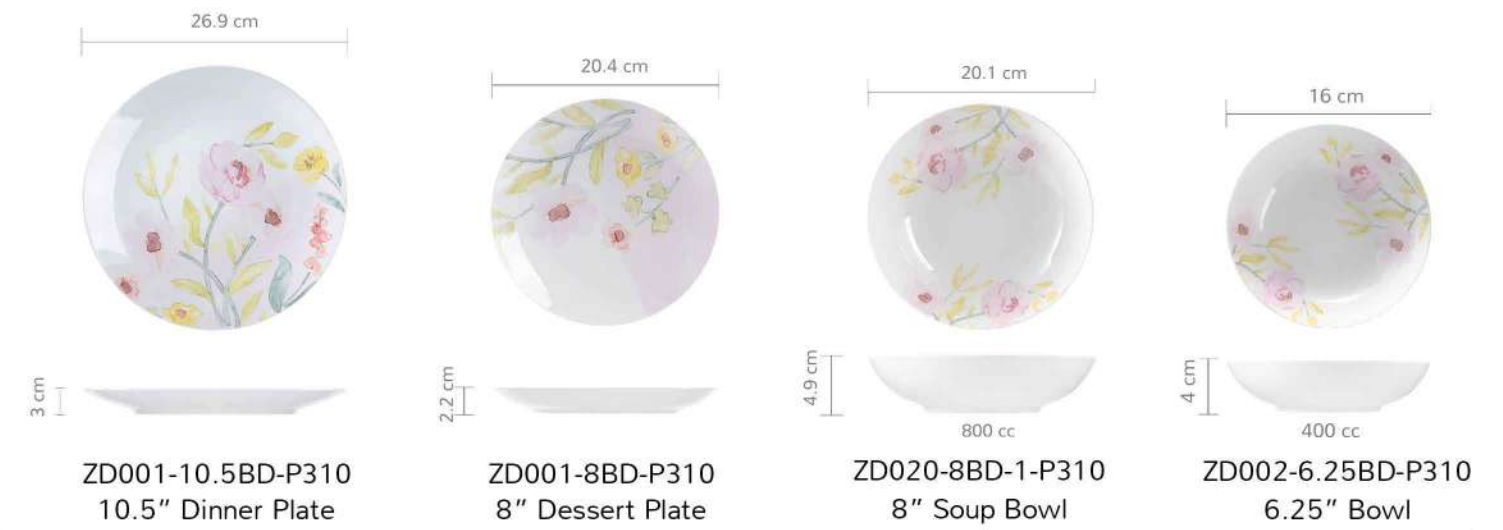

WATERCOLOR GARDEN

NEW BONE CHINA IS A KIND OF HIGH QUALITY PORCELAIN.

HAND-PAINTED FLOWER DESIGN HAS ALWAYS BEEN OUR SPECIALTY.

EVERY PICTURE IS DRAWN BY THE PAINTER.

WE USED A SPECIAL TECHNIQUE TO PRESENT THESE DRAWINGS TO DECAL PAPER.