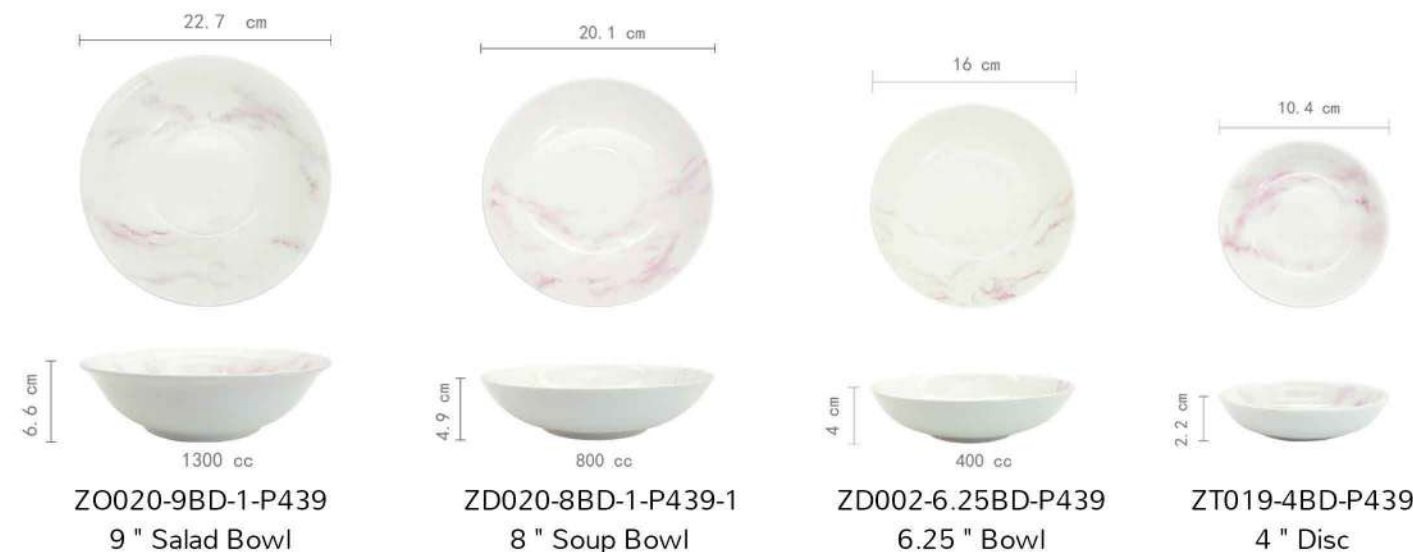

PINK MARBLE

NEW BONE CHINA IS A KIND OF HIGH QUALITY PORCELAIN.

MARBLE DESIGN USED NATURE ELEMENTS.

THE TEXTURE OF THE MARBLE IS NATURAL AND SMOOTH.

WARM TOUCH, BRIGHT AND NATURAL BEAUTY.

IT IS DURABLE AND WILL NOT BE OUT OF DATE AFTER SEVERAL DECADES.