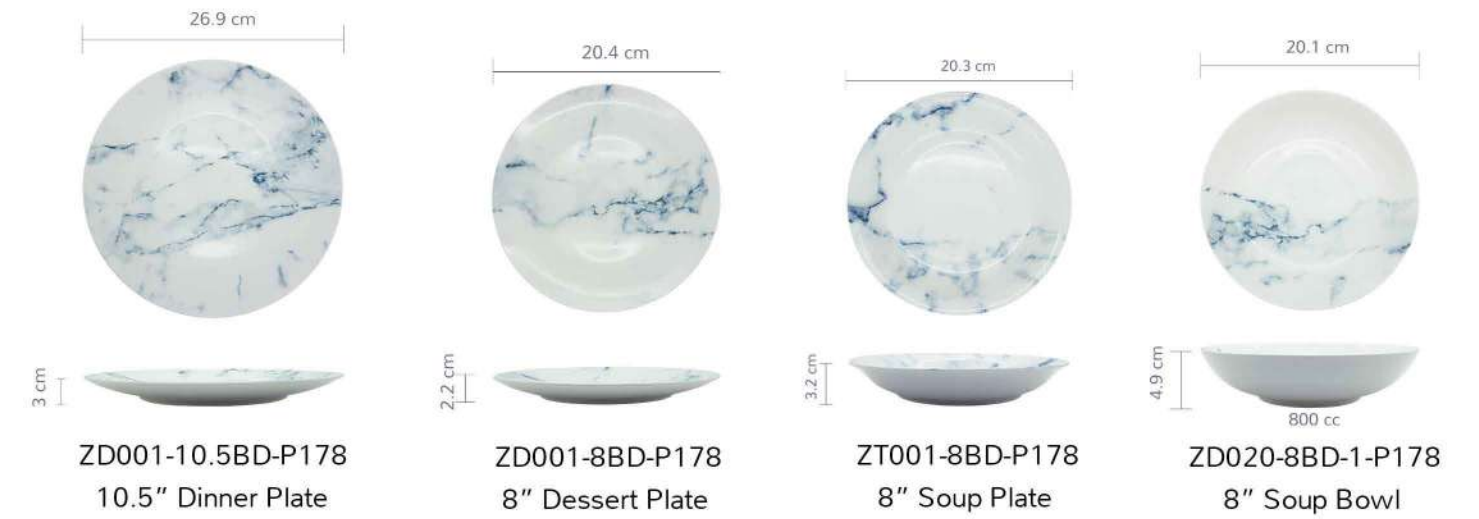

MARBLE DESIGN USED NATURE ELEMENTS.

THE TEXTURE OF THE MARBLE IS NATURAL AND SMOOTH.

WARM TOUCH, BRIGHT AND NATURAL BEAUTY.

IT IS DURABLE AND WILL NOT BE OUT OF DATE AFTER SEVERAL DECADES.

NEW BONE CHINA IS A KIND OF HIGH QUALITY PORCELAIN.

BLUE MARBLE