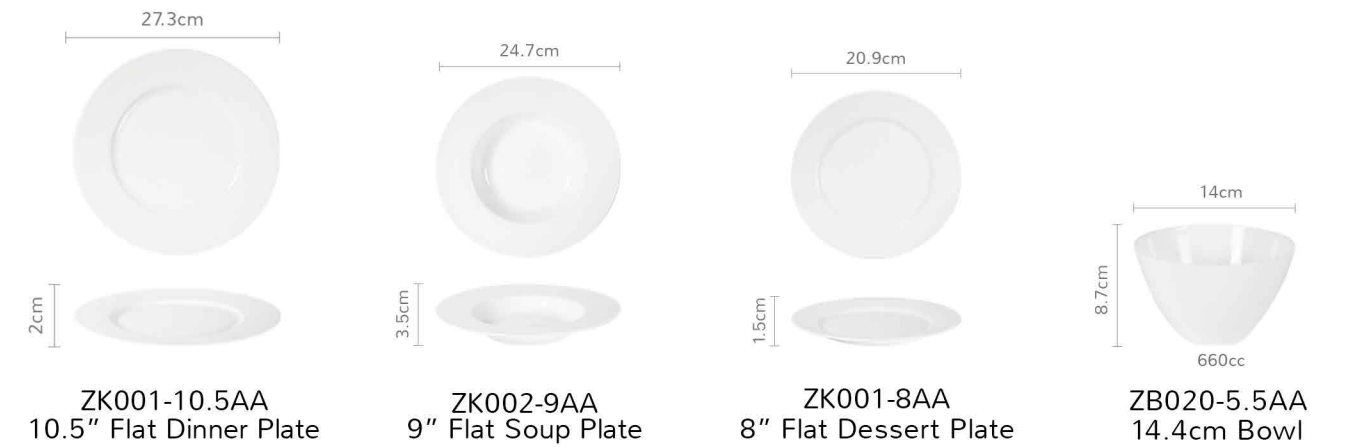

JADE

OUR BONE CHINA CONTAINS 45%
HIGH-QUALITY BEEF BONE POWDER.

IT IS THE TOP-CLASS MATERIAL
IN THE CERAMIC TYPE.

JADE SERIES IS THE MOST CLASSIC COLLECTION,
WHICH IS SUITABLE FOR
DIFFERENT MARKETS.

IT IS THE BEST CHOICE FOR HOME OR HOTEL.