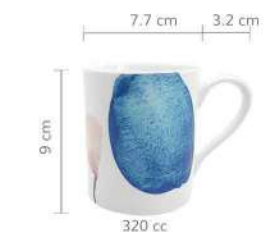

ZD020-8BD-1-P276
8" Soup Bowl

ZD002-6.25BD-P276
6.25" Bowl

ZD019-5BD-P276
5" Dish

ZT020-8BD-P276
8" Bowl

ZT020-6BD-P276
6" Bowl

ZT020-4.5BD-P276
4.5" Bowl

ZH004-41BD-P276
Coffee Cup & Saucer

ZH004-45BD-P276
Tea Cup & Saucer