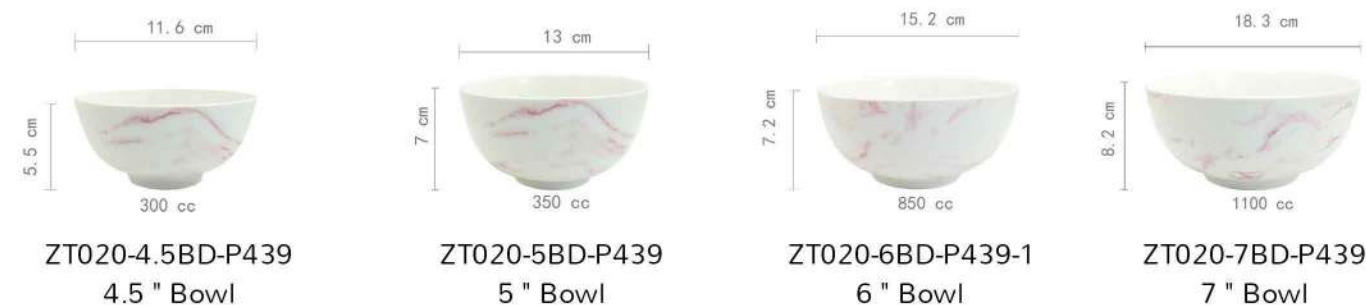

PINK MARBLE

NEW BONE CHINA IS A KIND OF HIGH QUALITY PORCELAIN.

MARBLE DESIGN USED NATURE ELEMENTS.

THE TEXTURE OF THE MARBLE IS NATURAL AND SMOOTH.

WARM TOUCH, BRIGHT AND NATURAL BEAUTY.

IT IS DURABLE AND WILL NOT BE OUT OF DATE AFTER SEVERAL DECADES.