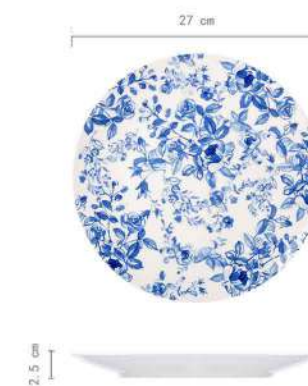

ELEGANT BLUE AND WHITE

DO NOT BREAK FASHIONABLE RURAL STYLE

ZD001-10.5BD-P422
10.5" Dinner Plate

ZD001-8BD-P422
8" Dessert Plate

ZT001-8BD-P422-1
8" Soup Plate

ZD002-6.25BD-P422
6.25" Bowl

ZD003-14BD-P422
14" Fish Plate