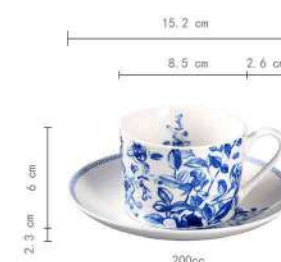

ZH004-45BD-P422-1
Tea Cup & Saucer