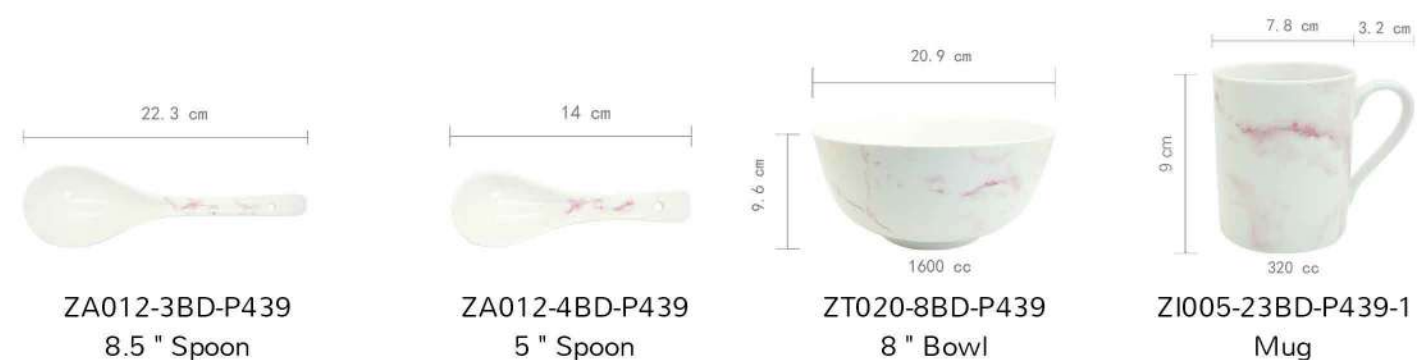

PINK MARBLE

NEW BONE CHINA IS A KIND OF HIGH QUALITY PORCELAIN.

MARBLE DESIGN USED NATURE ELEMENTS.

THE TEXTURE OF THE MARBLE IS NATURAL AND SMOOTH.

WARM TOUCH, BRIGHT AND NATURAL BEAUTY.

IT IS DURABLE AND WILL NOT BE OUT OF DATE AFTER SEVERAL DECADES.