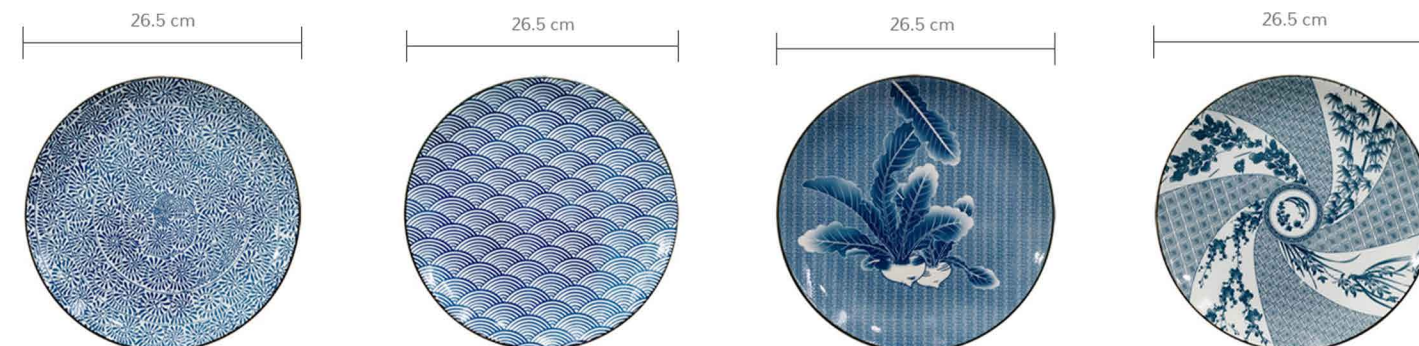

CP03-WC033
10 "Plate

CP03-WC034
10 "Plate

CP03-WC035
10 "Plate

CP03-WC036
10 "Plate