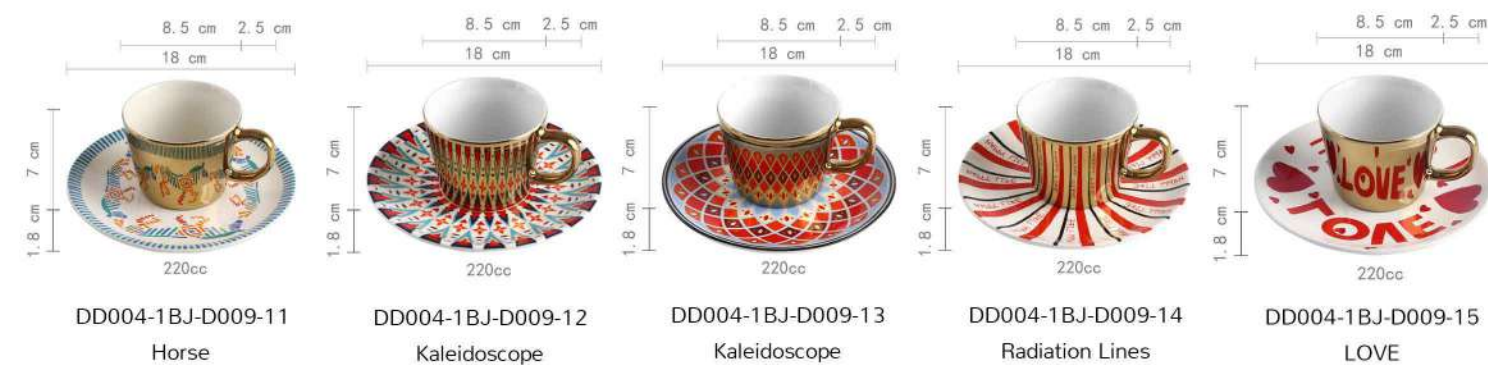

REFLECTION

NEW BONE CHINA IS A KIND OF HIGH QUALITY PORCELAIN.

THE PORCELAIN IS HIGH-END AND BRIGHT, AND THE GLAZED REFLECTION IS MORE BRILLIANT DELICATE GLAZE,

THE GOLDEN MIRROR, ROUND AND SMOOTH, UNIQUE DESIGN, FULL OF LIGHT LUXURY.