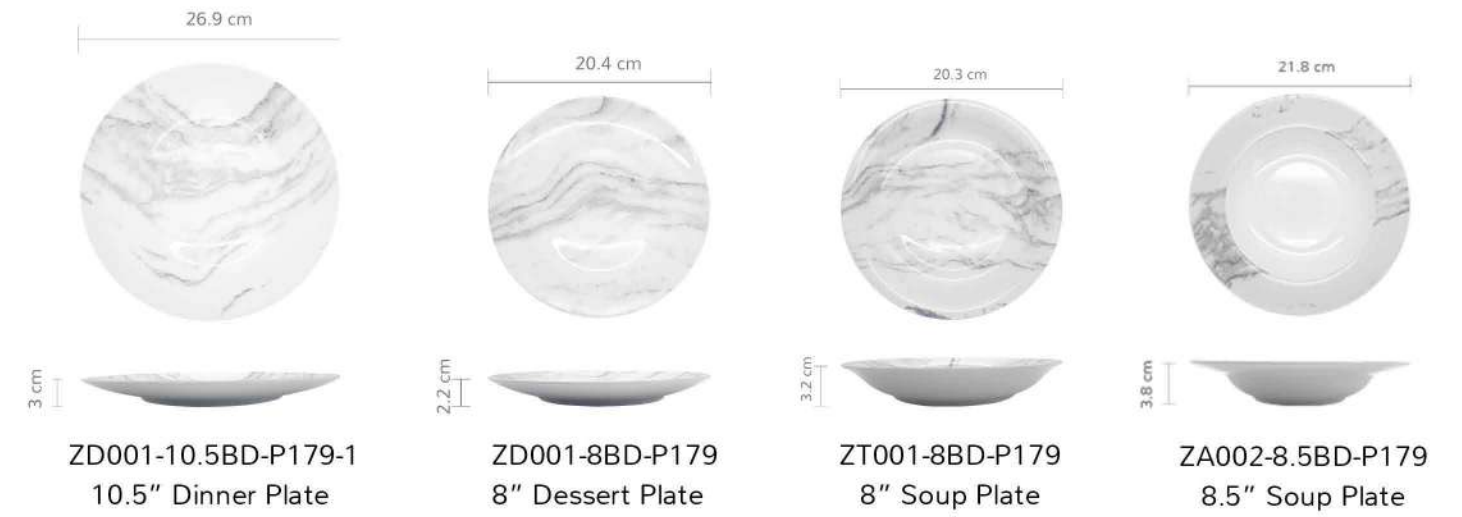

NEW BONE CHINA IS A
KIND OF HIGH QUALITY PORCELAIN.

GRAY MARBLE

MARBLE DESIGN USED NATURE ELEMENTS.

THE TEXTURE OF THE MARBLE
IS NATURAL AND SMOOTH.

WARM TOUCH, BRIGHT AND NATURAL BEAUTY.

IT IS DURABLE AND WILL NOT
BE OUT OF DATE AFTER
SEVERAL DECADES.